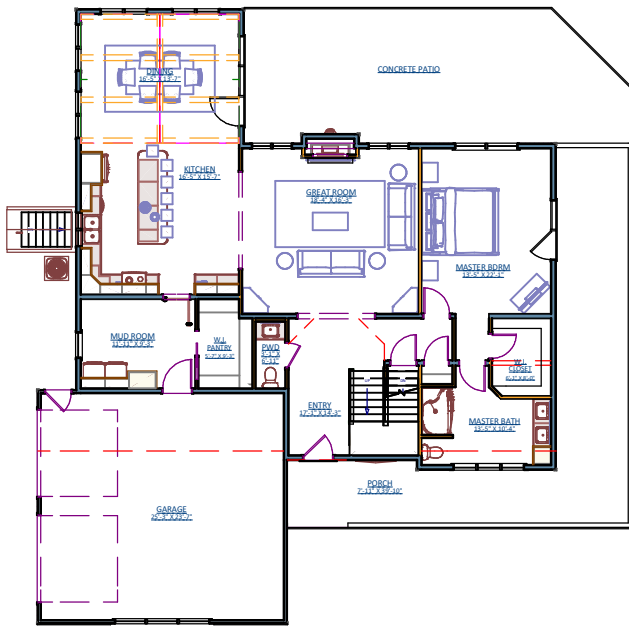

HARRISON

FINISHED LIVING AREA = 3,132 SQ FT

FIRST FLOOR

SECOND FLOOR

WWW.COPENHAVERBUILDERS.COM

717-629-6977

NOTE: THE ABOVE PLAN IS BEING DISPLAYED FOR MARKETING PURPOSES ONLY. ALL SQUARE FOOTAGES AND DIMENSIONS ARE SUBJECT TO CHANGE. ACTUAL PLAN CONFIGURATION MAY VARY BASED UPON LOT DIMENSIONS AND GRADE LAYOUT. COPYRIGHT COPENHAVER BUILDERS LLC