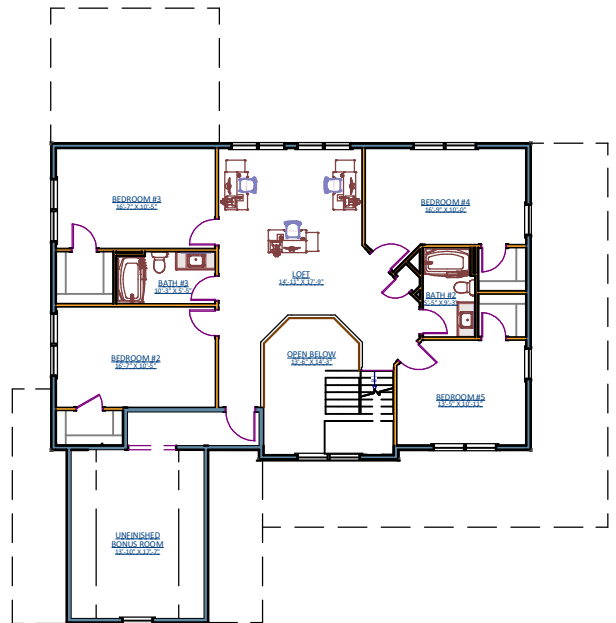

HARRISON

FINISHED LIVING AREA = 3,132 SQ FT

FIRST FLOOR

SECOND FLOOR

WWW.COPENHAVERBUILDERS.COM

717-629-6977

NOTE: THE ABOVE PLAN IS BEING DISPLAYED FOR MARKETING PURPOSES ONLY. ALL SQUARE FOOTAGES AND DIMENSIONS ARE SUBJECT TO CHANGE. ACTUAL PLAN CONFIGURATION MAY VARY BASED UPON LOT DIMENSIONS AND GRADE LAYOUT. COPYRIGHT COPENHAVER BUILDERS LLC