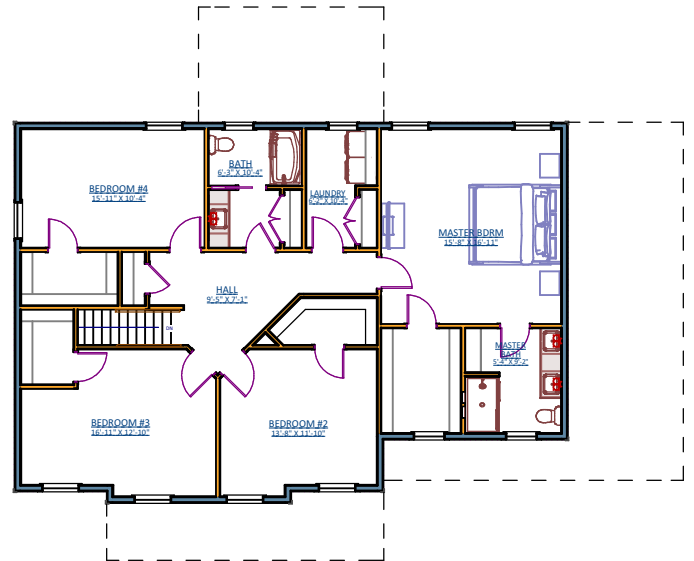

BUTLER

FINISHED LIVING AREA = 2,653 SQ FT

FIRST FLOOR

SECOND FLOOR

WWW.COPENHAVERBUILDERS.COM

717-629-6977

NOTE: THE ABOVE PLAN IS BEING DISPLAYED FOR MARKETING PURPOSES ONLY. ALL SQUARE FOOTAGES AND DIMENSIONS ARE SUBJECT TO CHANGE. ACTUAL PLAN CONFIGURATION MAY VARY BASED UPON LOT DIMENSIONS AND GRADE LAYOUT. COPYRIGHT COPENHAVER BUILDERS LLC