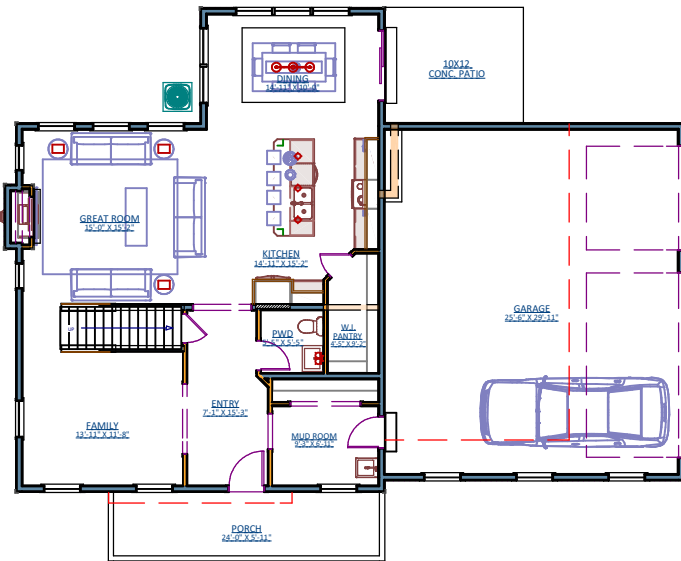

BUTLER

FINISHED LIVING AREA = 2,653 SQ FT

FIRST FLOOR

SECOND FLOOR

WWW.COPENHAVERBUILDERS.COM

717-629-6977

NOTE: THE ABOVE PLAN IS BEING DISPLAYED FOR MARKETING PURPOSES ONLY. ALL SQUARE FOOTAGES AND DIMENSIONS ARE SUBJECT TO CHANGE. ACTUAL PLAN CONFIGURATION MAY VARY BASED UPON LOT DIMENSIONS AND GRADE LAYOUT. COPYRIGHT COPENHAVER BUILDERS LLC