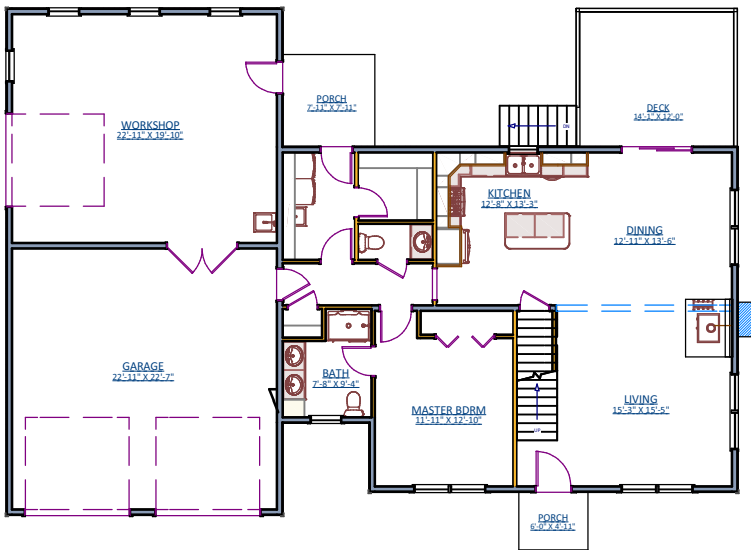

SULLIVAN

FINISHED LIVING AREA = 1,762 SQ FT

FIRST FLOOR

SECOND FLOOR

WWW.COPENHAVERBUILDERS.COM

717-629-6977

NOTE: THE ABOVE PLAN IS BEING DISPLAYED FOR MARKETING PURPOSES ONLY. ALL SQUARE FOOTAGES AND DIMENSIONS ARE SUBJECT TO CHANGE. ACTUAL PLAN CONFIGURATION MAY VARY BASED UPON LOT DIMENSIONS AND GRADE LAYOUT. COPYRIGHT COPENHAVER BUILDERS LLC