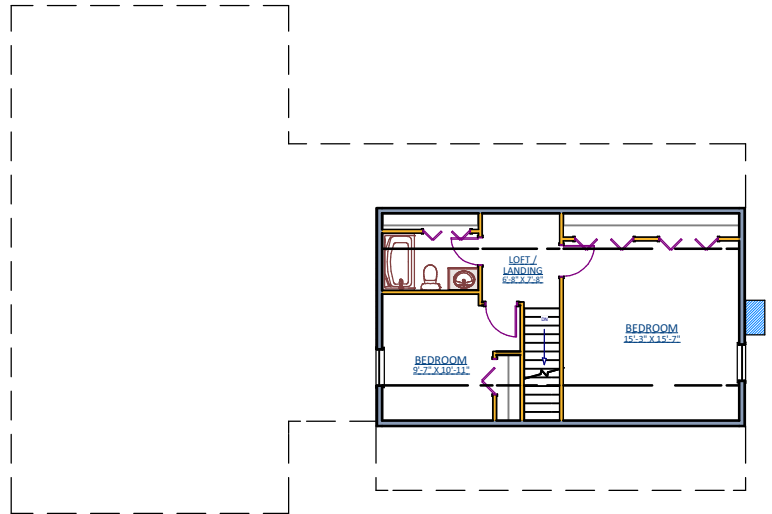

SULLIVAN

FINISHED LIVING AREA = 1,762 SQ FT

FIRST FLOOR

SECOND FLOOR

WWW.COPENHAVERBUILDERS.COM

717-629-6977

NOTE: THE ABOVE PLAN IS BEING DISPLAYED FOR MARKETING PURPOSES ONLY. ALL SQUARE FOOTAGES AND DIMENSIONS ARE SUBJECT TO CHANGE. ACTUAL PLAN CONFIGURATION MAY VARY BASED UPON LOT DIMENSIONS AND GRADE LAYOUT. COPYRIGHT COPENHAVER BUILDERS LLC