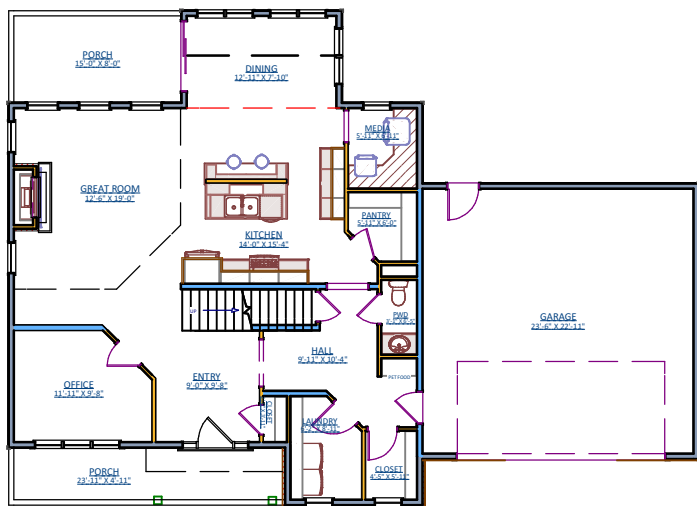

PALMERTON

FINISHED LIVING AREA = 2,668 SQ FT

FIRST FLOOR

SECOND FLOOR

WWW.COPENHAVERBUILDERS.COM

717-629-6977

NOTE: THE ABOVE PLAN IS BEING DISPLAYED FOR MARKETING PURPOSES ONLY. ALL SQUARE FOOTAGES AND DIMENSIONS ARE SUBJECT TO CHANGE. ACTUAL PLAN CONFIGURATION MAY VARY BASED UPON LOT DIMENSIONS AND GRADE LAYOUT. COPYRIGHT COPENHAVER BUILDERS LLC