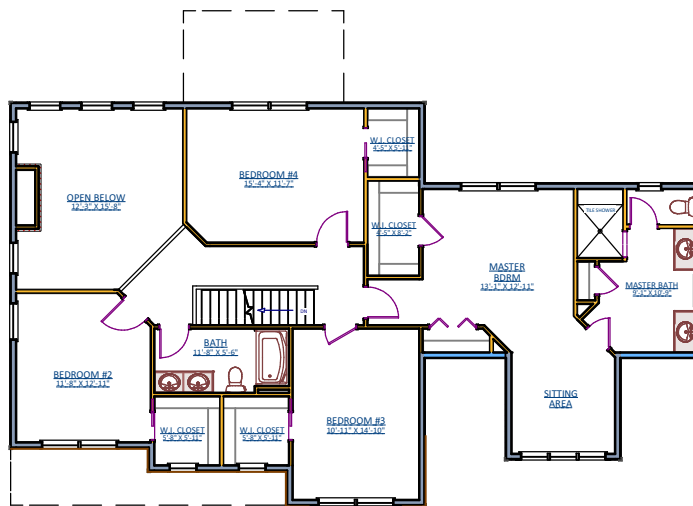

PALMERTON

FINISHED LIVING AREA = 2,668 SQ FT

FIRST FLOOR

SECOND FLOOR

WWW.COPENHAVERBUILDERS.COM

717-629-6977

NOTE: THE ABOVE PLAN IS BEING DISPLAYED FOR MARKETING PURPOSES ONLY. ALL SQUARE FOOTAGES AND DIMENSIONS ARE SUBJECT TO CHANGE. ACTUAL PLAN CONFIGURATION MAY VARY BASED UPON LOT DIMENSIONS AND GRADE LAYOUT. COPYRIGHT COPENHAVER BUILDERS LLC