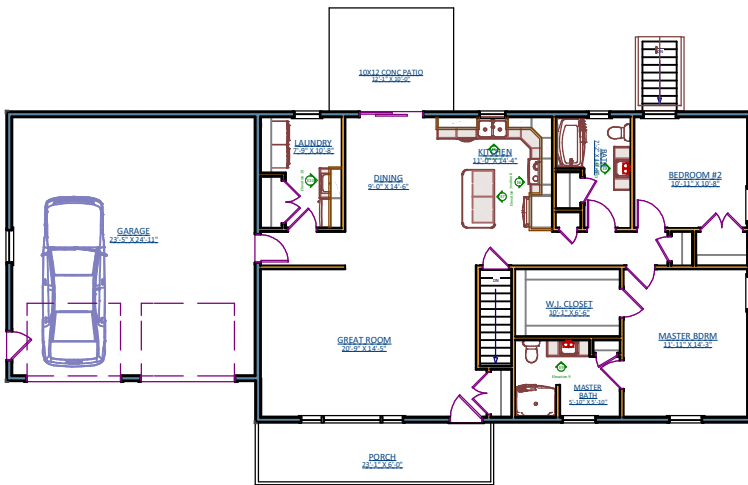

BELTON

FINISHED LIVING AREA = 1,440 SQ FT

FIRST FLOOR

FOUNDATION PLAN

WWW.COPENHAVERBUILDERS.COM

717-629-6977

NOTE: THE ABOVE PLAN IS BEING DISPLAYED FOR MARKETING PURPOSES ONLY. ALL SQUARE FOOTAGES AND DIMENSIONS ARE SUBJECT TO CHANGE. ACTUAL PLAN CONFIGURATION MAY VARY BASED UPON LOT DIMENSIONS AND GRADE LAYOUT. COPYRIGHT COPENHAVER BUILDERS LLC